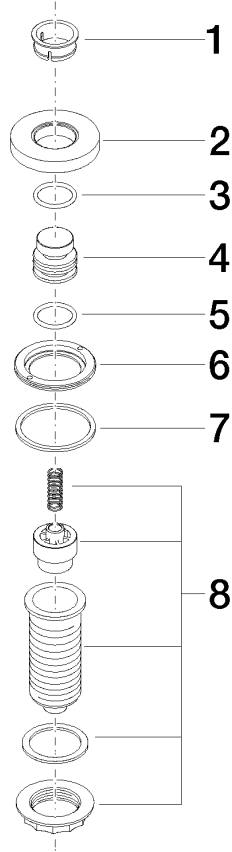

10 713 970

Fits: ELIO, MEM, TARA, ENO, SYNC, TARA  
ULTRA, META SQUARE

- for controlling a waste disposal unit

Compatible with waste disposal units with integrated air switch made by Insinkerator®, e.g. Evolution.

	Chrome	10 713 970-00
	Brushed Platinum	10 713 970-06
	Platinum	10 713 970-08
	Durabrace (23kt Gold)	10 713 970-09
	Dark Chrome	10 713 970-19
	Brushed Durabrace (23kt Gold)	10 713 970-28
	Matte Black	10 713 970-33
	Brushed Champagne (22kt Gold)	10 713 970-46
	Champagne (22kt Gold)	10 713 970-47
	Brushed Chrome	10 713 970-93
	Brushed Dark Platinum	10 713 970-99

10 713 970

mm [inches]

10 713 970

Parts for other finishes can be found here: Brushed Platinum

**Spare parts list**

No.	Item Number	Name	Quantity used	Delivery time
1	09 28 10 141 90	sleeve	1	2
2	09 27 87 012-00	rosette	1	10
3	09 14 10 507 90	seal	1	2
4	09 21 33 045-00	insert	1	10
5	09 14 10 015 90	seal	1	2
6	09 24 01 030 90	ring	1	2
7	09 14 05 037 90	seal	1	2
8	04 30 01 186 00 90	sleeve	1	2